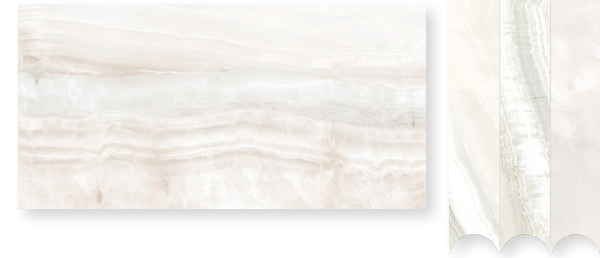

Amber Cross Cut

***12"x24" Size only available in Cross Cut**

Azul Cross Cut

***12"x24" Size only available in Cross Cut**

Crystal Cross Cut

***12"x24" Size only available in Cross Cut**

Jade Cross Cut

***12"x24" Size only available in Cross Cut**

Amber Vein Cut

Azul Vein Cut

Crystal Vein Cut

Jade Vein Cut

Packing Information

Size	Finish	Thickness	SF per Box	SF per Pallet	Pieces per Box
12"x24"	Matte	10 mm	9.68752	465.0009	5
24"x48"	Matte	10 mm	15.39239	554.12611	2
47"x110"	Matte	6 mm	31.00006	558.10876	2
2"x2" Mosaic	Matte	10 mm	N/A	N/A	4
Arches Mosaic	Matte	10 mm	N/A	N/A	4