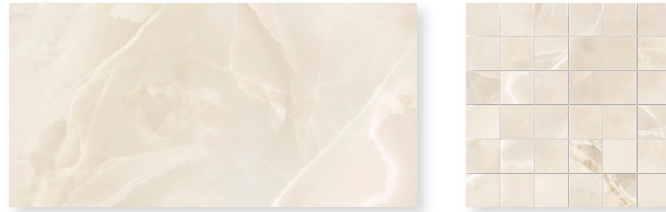

AURA

Jade Cross Cut & Jade Vein Cut | 47"x110"

Crystal Vein Cut | Arches Mosaic

Tile
of
Italy

MALINE TILE
ELEVATE YOUR SHOWROOM

malinetile.com

AURA

PORCELAIN TILE

Technical Data

Thickness	6 mm & 10 mm
Frost Resistant	Yes
Finish	Matte
Application	Interior/Exterior
Rectified	Yes
Shade Variation	V2
DCOF	>0.42

Lead Time

In Stock/Quick Ship

Sizes

Arches
Mosaic

2x2 Mosaic

Colors

Amber Cross Cut

***12"x24" Size only available in Cross Cut**

Azul Cross Cut

***12"x24" Size only available in Cross Cut**

Crystal Cross Cut

***12"x24" Size only available in Cross Cut**

Jade Cross Cut

***12"x24" Size only available in Cross Cut**