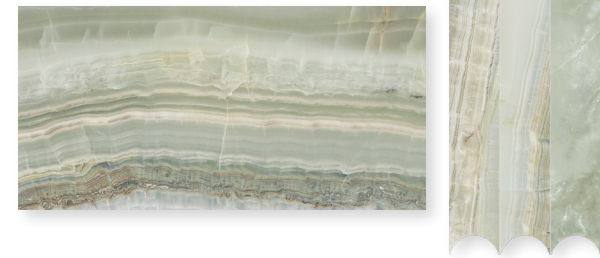

AURA

Jade Cross Cut & Jade Vein Cut | 47"x110"

Crystal Vein Cut | Arches Mosaic

Tile
of
Italy

MALINE TILE
ELEVATE YOUR SHOWROOM

malinetile.com

AURA

PORCELAIN TILE

Amber Cross Cut

***12"x24" Size only available in Cross Cut**

Azul Cross Cut

***12"x24" Size only available in Cross Cut**

Crystal Cross Cut

***12"x24" Size only available in Cross Cut**

Jade Cross Cut

***12"x24" Size only available in Cross Cut**

Amber Vein Cut

Azul Vein Cut

Crystal Vein Cut

Jade Vein Cut

Packing Information

Size	Finish	Thickness	SF per Box	SF per Pallet	Pieces per Box
12"x24"	Matte	10 mm	9.68752	465.0009	5
24"x48"	Matte	10 mm	15.39239	554.12611	2
47"x110"	Matte	6 mm	31.00006	558.10876	2
2"x2" Mosaic	Matte	10 mm	N/A	N/A	4
Arches Mosaic	Matte	10 mm	N/A	N/A	4